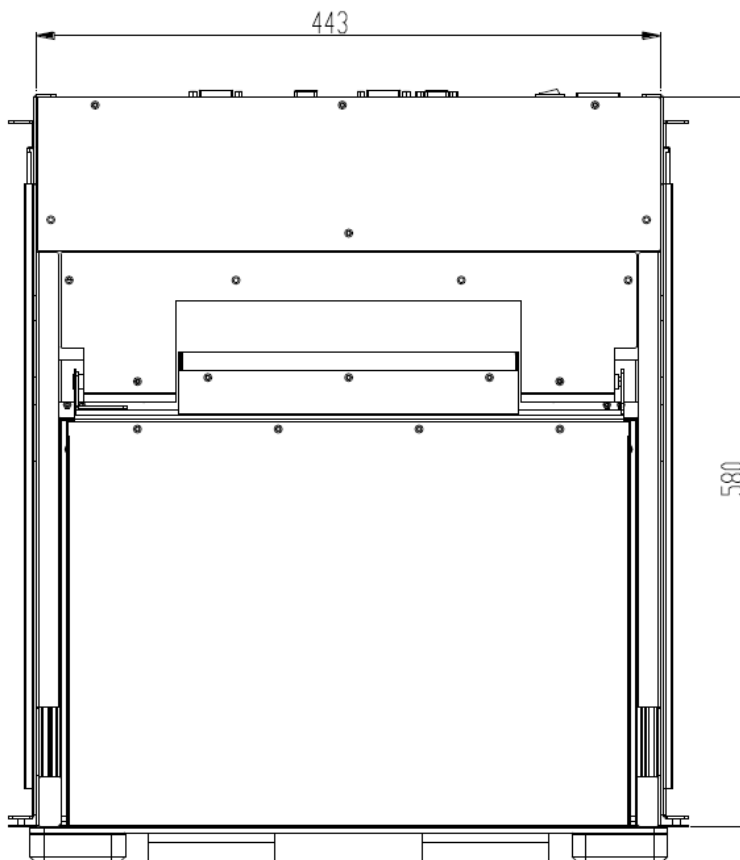

USA (Head Quarter)
Denichi Computer Devices, Inc.
13200 Pond Springs Rd. #A102, Austin, TX 78729
Office: 512-837-2655
Fax: 512-837-1694
Email: sales@denichi.com

China (Factory)
Add : The south faces industry area of Xia Gang Fu Hai road, Chang'an Town, Dongguan City, Guangdong, China
Email: sales@denichi.com