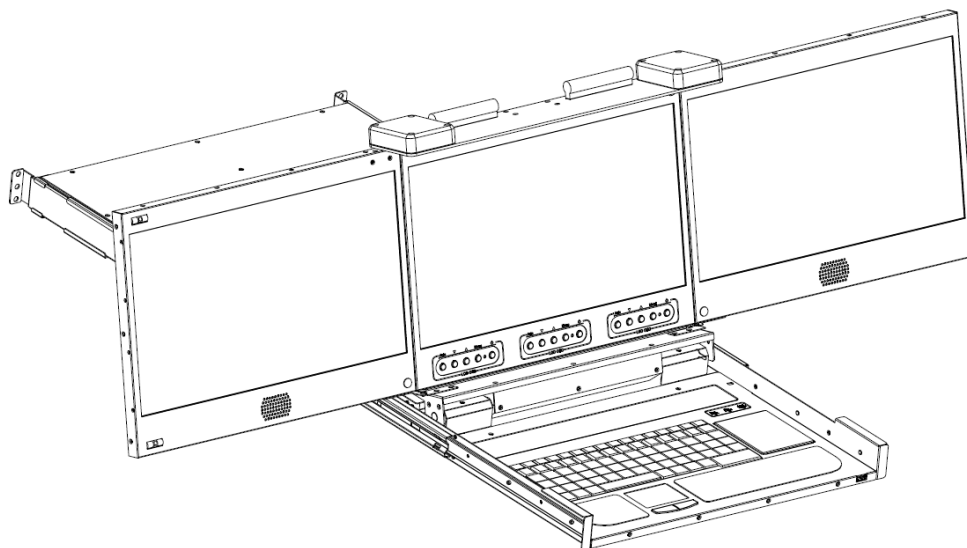

USA (Head Quarter)
Denichi Computer Devices, Inc.
13200 Pond Springs Rd. #A102, Austin, TX 78729
Office: 512-837-2655
Fax: 512-837-1694
Email: sales@denichi.com

China (Factory)
Add : The south faces industry area of Xia Gang Fu Hai road, Chang'an Town, Dongguan City, Guangdong, China
Email: sales@denichi.com