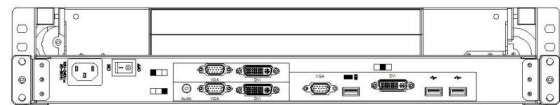

Triple Screen LCD Console Drawer – Single Rail

DVI-D-USB & VGA-USB, Audio, Hub

Features

- 2U 17.3 inch widescreen Triple LCD Console Drawer
- Triple DVI & VGA Port
- 1920 x 1200 native WUXGA Ultra high resolution
- Support FHD with 1080p resolution.
- Front 1xUSB, Rear 2xUSB 2.0 Type A, Sharing USB peripheral Device for computer (ex, flash disk, hard driver, KB/Mouse)
- 104-key keyboard with touch pad mouse.
- USB 2.0 Keyboard & Mouse
- Self-locking and auto release rails for ultra convenience.
- Build in 2x 2 watts speakers

Option

- Composite Video input
- HDMI or Display Port input
- 3G / HD / SD –SDI Broadcast grade input
- 48V, 24V or 12V DC Power

Rear of KVM-1701W-T3

Part No.		KVM-1701W-T3
No. of ports		1
KVM Connectors		3 x DVI-D & 3x VGA / 1 x USB for KB & Mouse
LCD	Size	Triple 17.3 inch FULL HD display
	Backlight	LED
	Resolution	1920*1080 (support resolution up to 1920*1200)
	Max.color	262K
	Luminance	300 cd/m2
	View Angel (H/V)	140 / 120
	Contrast Ratio	650 : 1
Port Selection		N/A
USB HUB		Yes , Front x1 & Rear x 2 USB 2.0 Type A for USB Peripheral Device
Audio		1 x 3.5mm Audio jack
KB/Mouse Emulation		USB 2.0
Rack Depth (rack cabinet front rails to rear rails)		600mm to 1100mm
Power		100-240V AC 50/60Hz via IEC Type power cord
Environment		Operation temp: 0 to 50°C Storage temp: -20 to 60°C Humidity: 10% - 90%, non-condensing Shock: 10G acceleration (11ms duration) Vibration: 17 to 500Hz 1G PTP
Physical Dimensions (W x H x D) / Net Weights (KGs)		443x84x 580mm / 18.5
Packing Dimensions (W x H x D) / Gross weights (KGs)		735x235x590mm / 22.0
Accessory		
KVM-1701W-T3	1.8meter IEC Type Power Cord x1 , 1.8meter DVI Cable x3 , 1.8meter VGA Cable x3 , 1.8meter USB Cable x1 ,1.8meter Audio Cable x1	