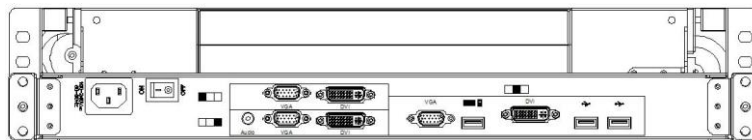

Option

- Composite Video input
- HDMI or Display Port input
- 3G / HD / SD –SDI Broadcast grade input
- 48V, 24V or 12V DC Power

Rear of KVM-1701W-T3

Part No.		KVM-1701W-T3
No. of ports		1
KVM Connectors		3 x DVI-D & 3x VGA / 1 x USB for KB & Mouse
LCD	Size	Triple 17.3 inch FULL HD display
	Backlight	LED
	Resolution	1920*1080 (support resolution up to 1920*1200)
	Max.color	262K
	Luminance	300 cd/m2
	View Angel (H/V)	140 / 120
	Contrast Ratio	650 : 1
Port Selection		N/A
USB HUB		Yes , Front x1 & Rear x 2 USB 2.0 Type A for USB Peripheral Device
Audio		1 x 3.5mm Audio jack
KB/Mouse Emulation		USB 2.0
Rack Depth (rack cabinet front rails to rear rails)		600mm to 1100mm
Power		100-240V AC 50/60Hz via IEC Type power cord
Environment		Operation temp: 0 to 50°C Storage temp: -20 to 60°C Humidity: 10% - 90%, non-condensing Shock: 10G acceleration (11ms duration) Vibration: 17 to 500Hz 1G PTP
Physical Dimensions (W x H x D) / Net Weights (KGs)		443x84x 580mm / 18.5
Packing Dimensions (W x H x D) / Gross weights (KGs)		735x235x590mm / 22.0
Accessory		
KVM-1701W-T3	1.8meter IEC Type Power Cord x1 , 1.8meter DVI Cable x3 , 1.8meter VGA Cable x3 , 1.8meter USB Cable x1 ,1.8meter Audio Cable x1	

Specifications subject to change without notice

Triple Screen LCD Console Drawer – Single Rail

DVI-D-USB & VGA-USB, Audio, Hub

Rear of KVM-1701W-T3

USA (Head Quarter)
Denichi Computer Devices, Inc.
13200 Pond Springs Rd. #A102, Austin, TX 78729
Office: 512-837-2655
Fax: 512-837-1694
Email: sales@denichi.com